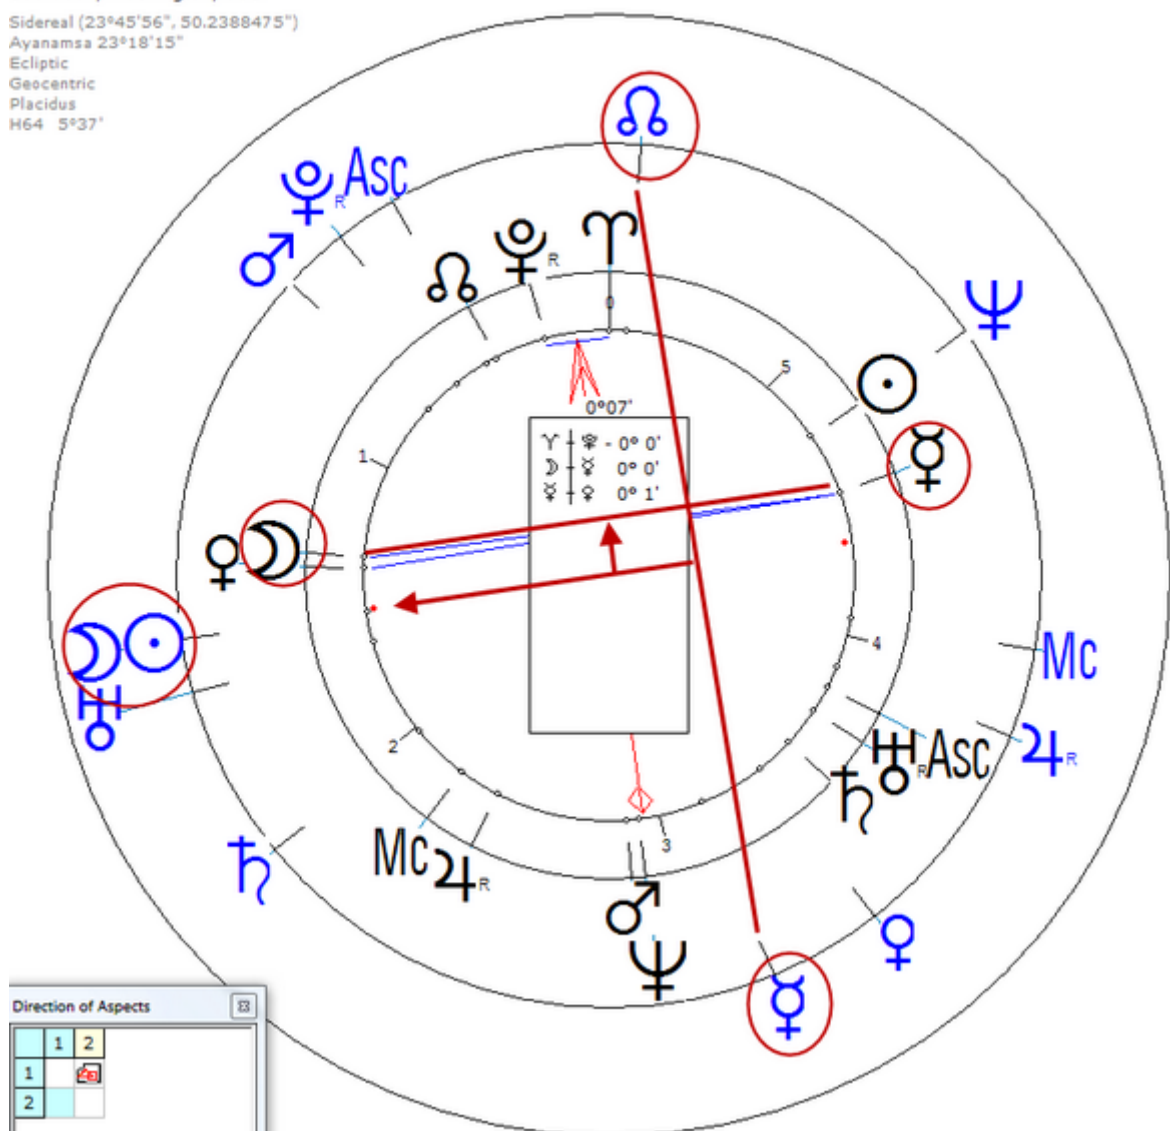

Last new moon before death :

11.03.1994 23:04:36 GMT-8 27°47'18"Aqr New Moon

Harmonic 64

New Moon = ♀_t/♁_t = ☾_n/♀_n

♀_t = ♀_n ; ♁_t = ☾_n

AC_t = ♁_n

Cobain, Kurt
20 February 1967 Mon 19:38 (GMT-8) 46°58'32"N 123°48'52"W
Aberdeen, Washington, USA

Sidereal (23°45'56", 50.2388475")
Ayanamsa 23°18'15"
Ecliptic
Geocentric
Placidus
H64 5°37'